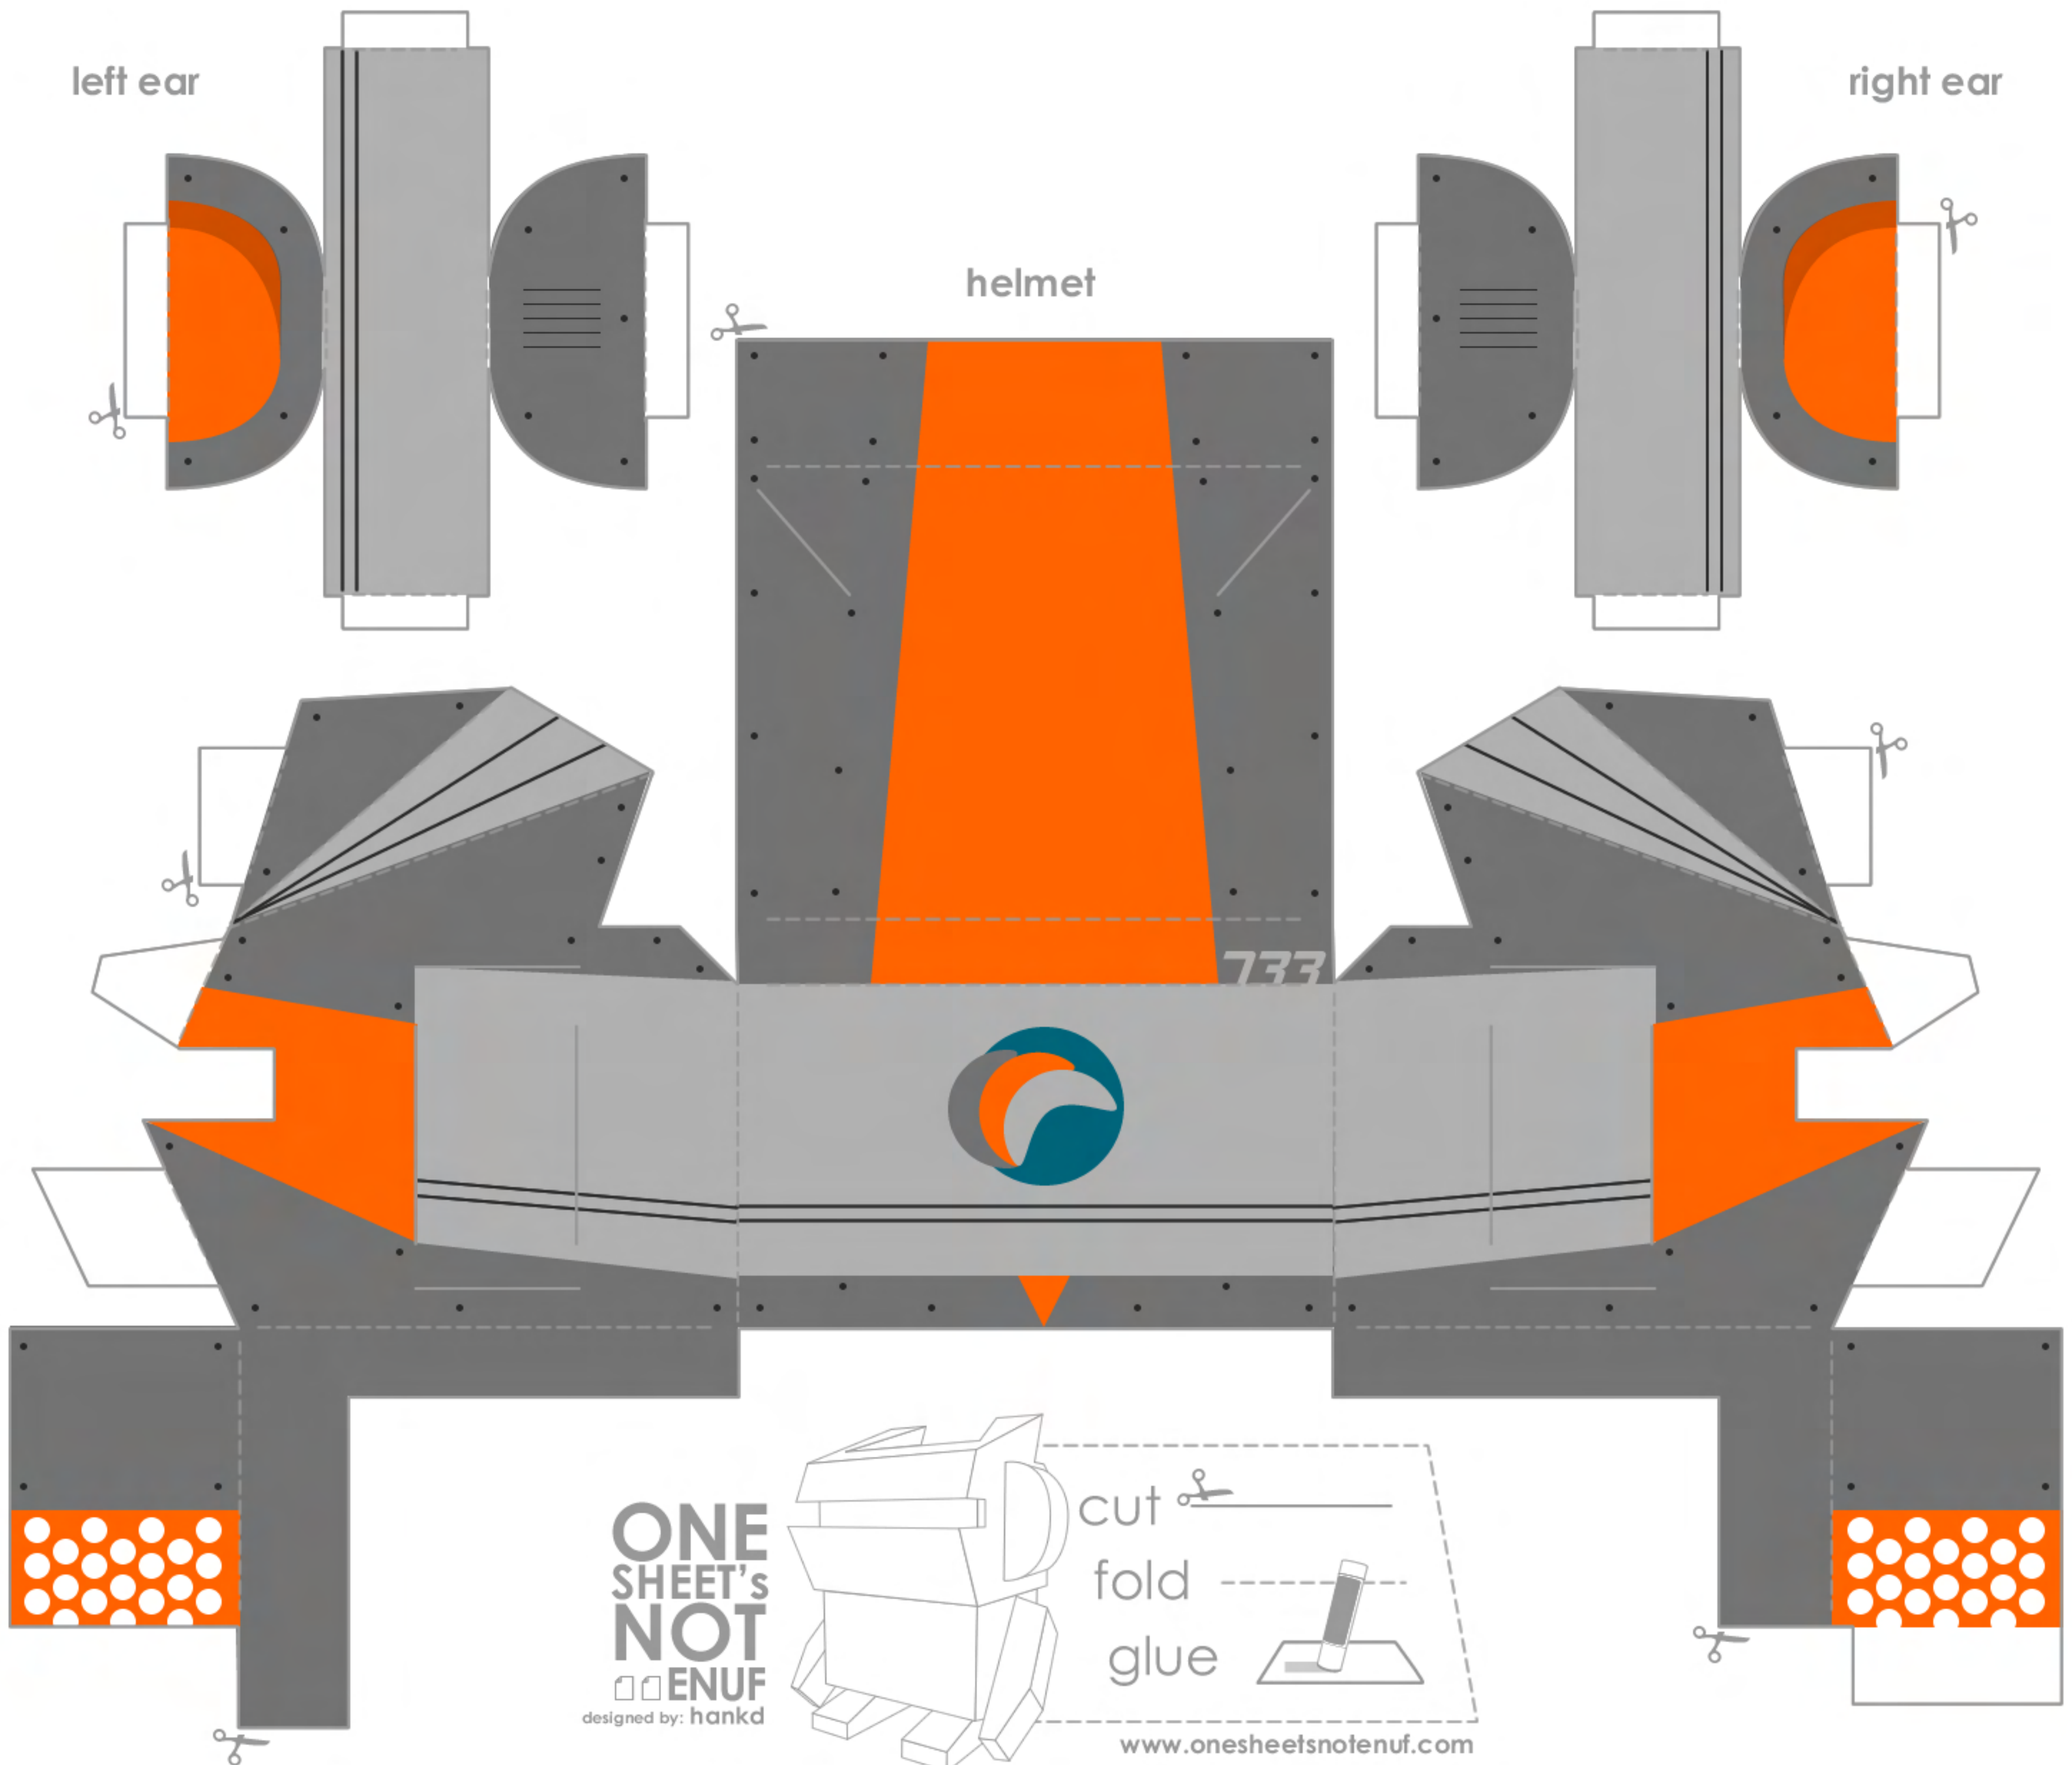

left ear

right ear

helmet

**ONE
SHEET'S
NOT
ENUF**
designed by: hankd

cut 
fold 
glue 

www.onesheetsnotenuf.com

right arm

left arm

right leg

www.onesheetsnotenuf.com

left leg

ONE SHEET'S NOT ENUF
 designed by: hankd

cut 
 fold 
 glue 