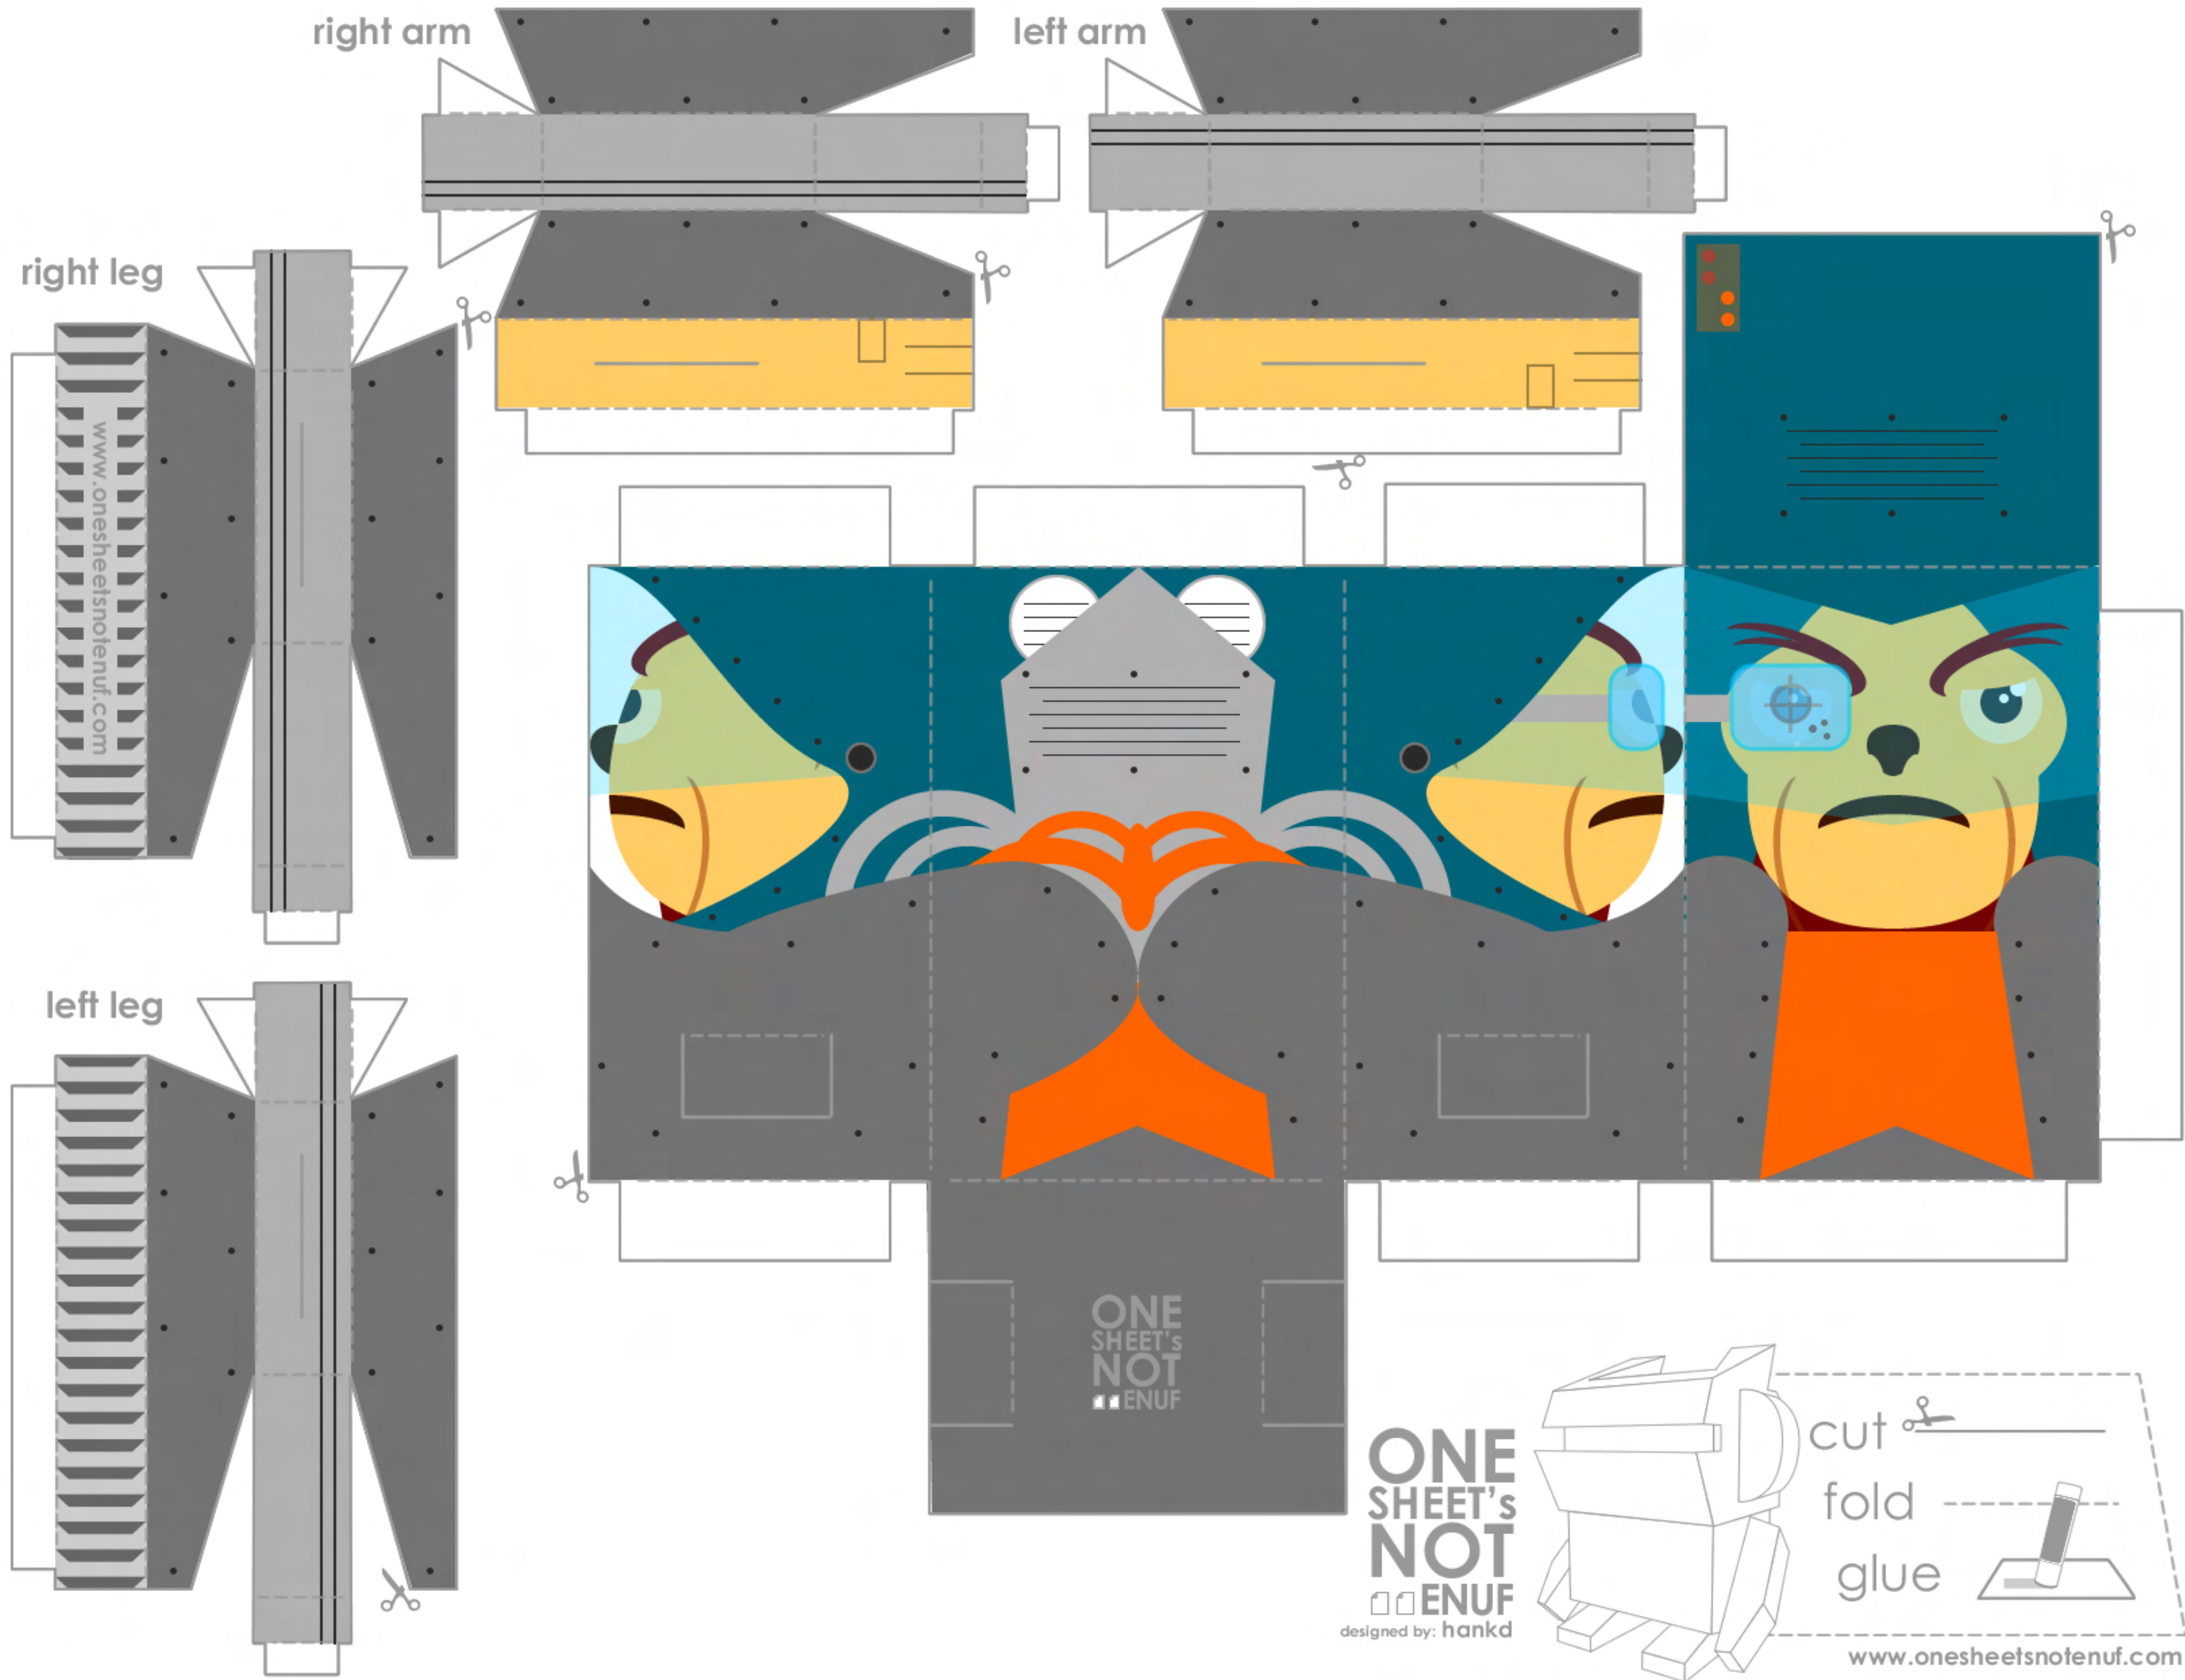

left ear

right ear

helmet

**ONE
SHEET'S
NOT
ENUF**
designed by: hankd

cut 
fold 
glue 

www.onesheetsnotenuf.com

right arm

left arm

right leg

www.onesheetsnotenuf.com

left leg

ONE SHEET'S NOT ENUF
 designed by: hankd

cut 
 fold 
 glue 